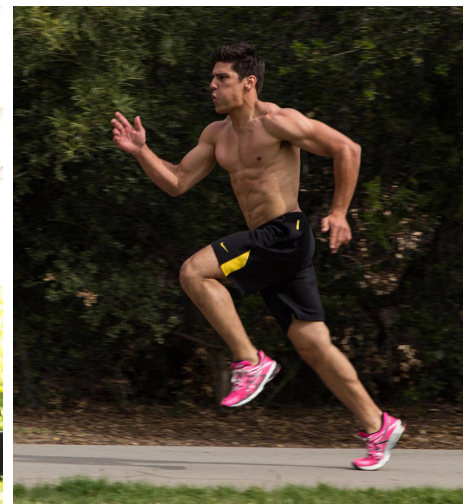

BRANDMODELS

ASH CRAWFORD - FITNESS

HAIR: DARK BROWN

EYES: GREEN

HEIGHT: 6' 1"

INSEAM: 32

WAIST: 32

SHIRT: 15.5/34

SUIT: 42R

SHOE: 11.5

GARMIN

if you like to do
this
then you should
probably wear this

best yesterday.
vivoactive HR
GPS smartwatch with sports apps
and more heart rate zones