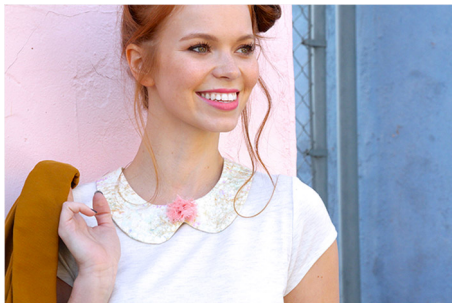

BRANDMODELS

ERICA JENKINS

HAIR: RED
EYES: HAZEL
HEIGHT: 5' 5"
CHEST: 32D
WAIST: 23.25
HIPS: 36.5
DRESS: 2
SHOE: 6

© 2016 Spring/Summer Catalog