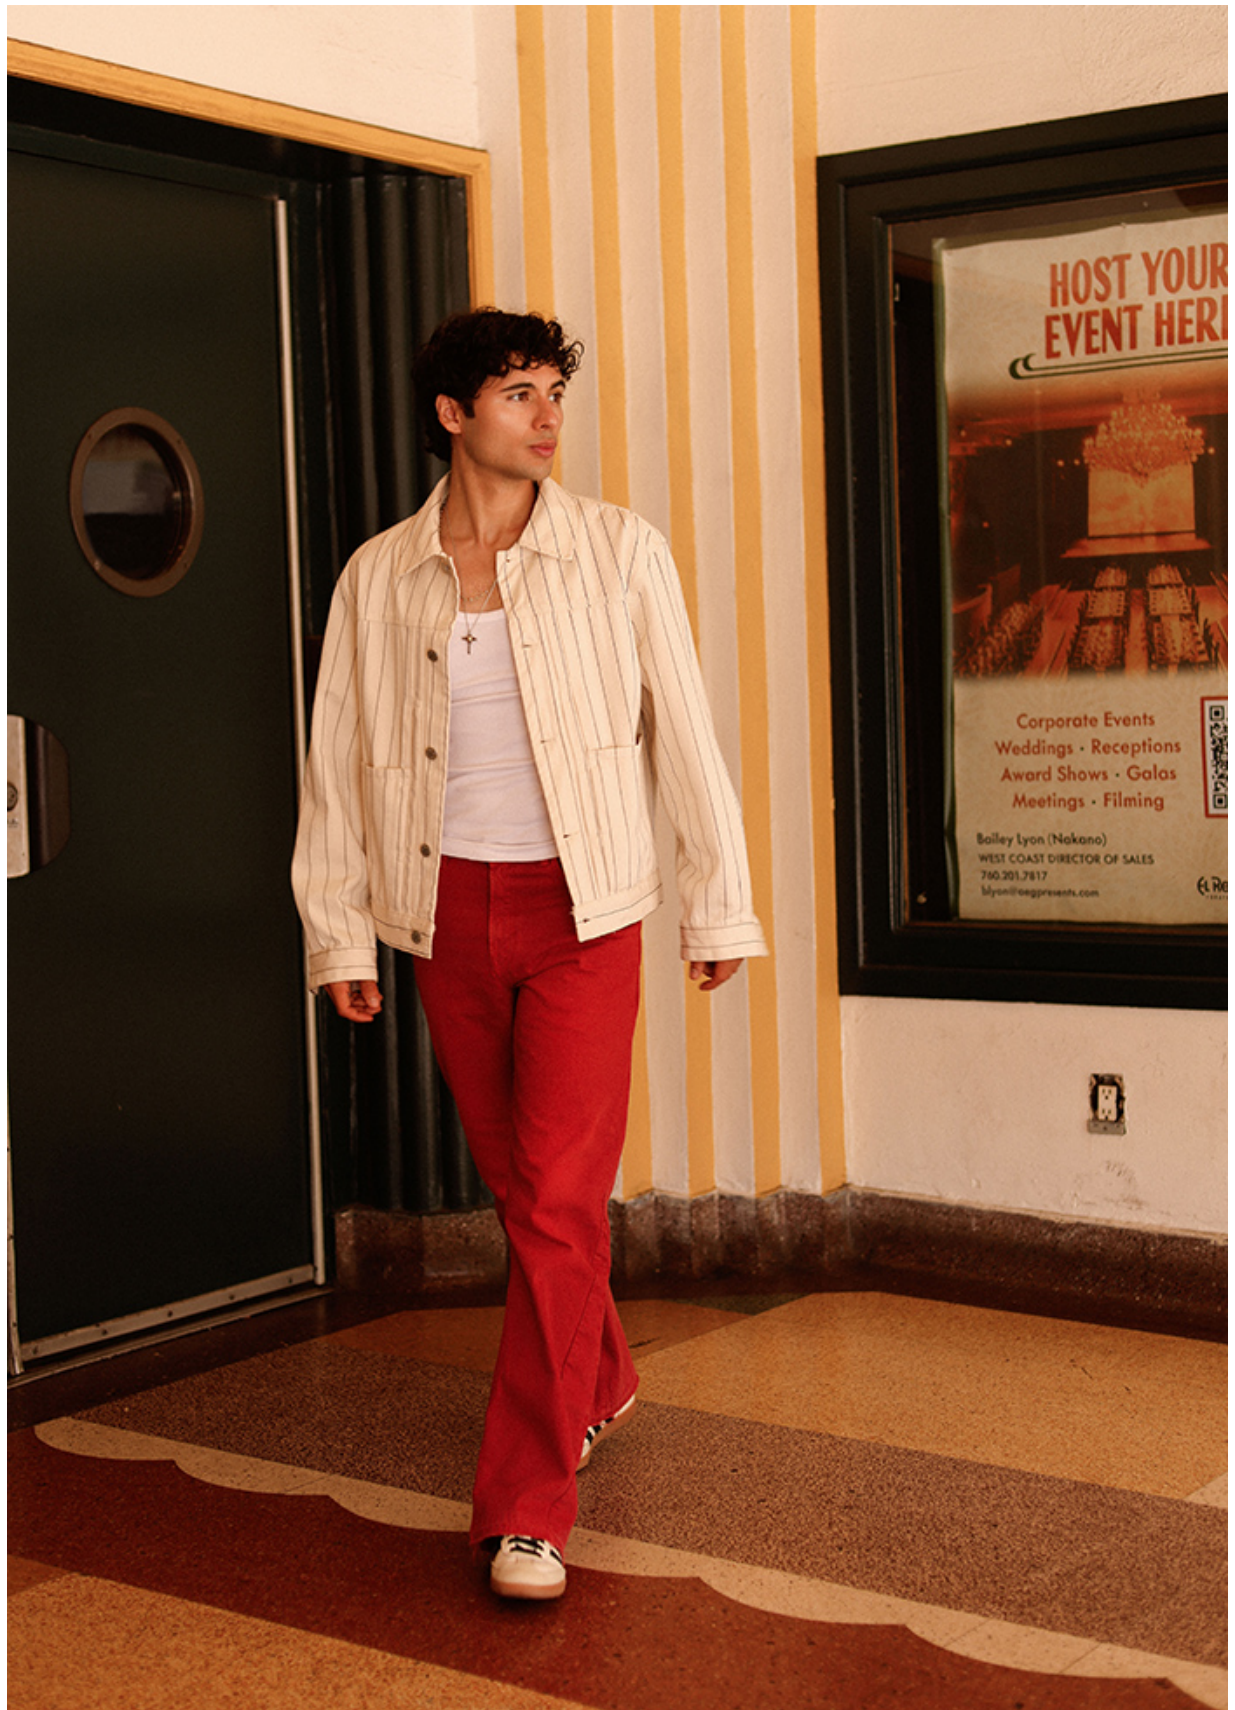

HOST YOUR
EVENT HERE!

Corporate Events
Weddings · Receptions
Award Shows · Galas
Meetings · Filming

Bailey Lyon (Nakano)
WEST COAST DIRECTOR OF SALES
760.201.7817
blyon@agprevents.com