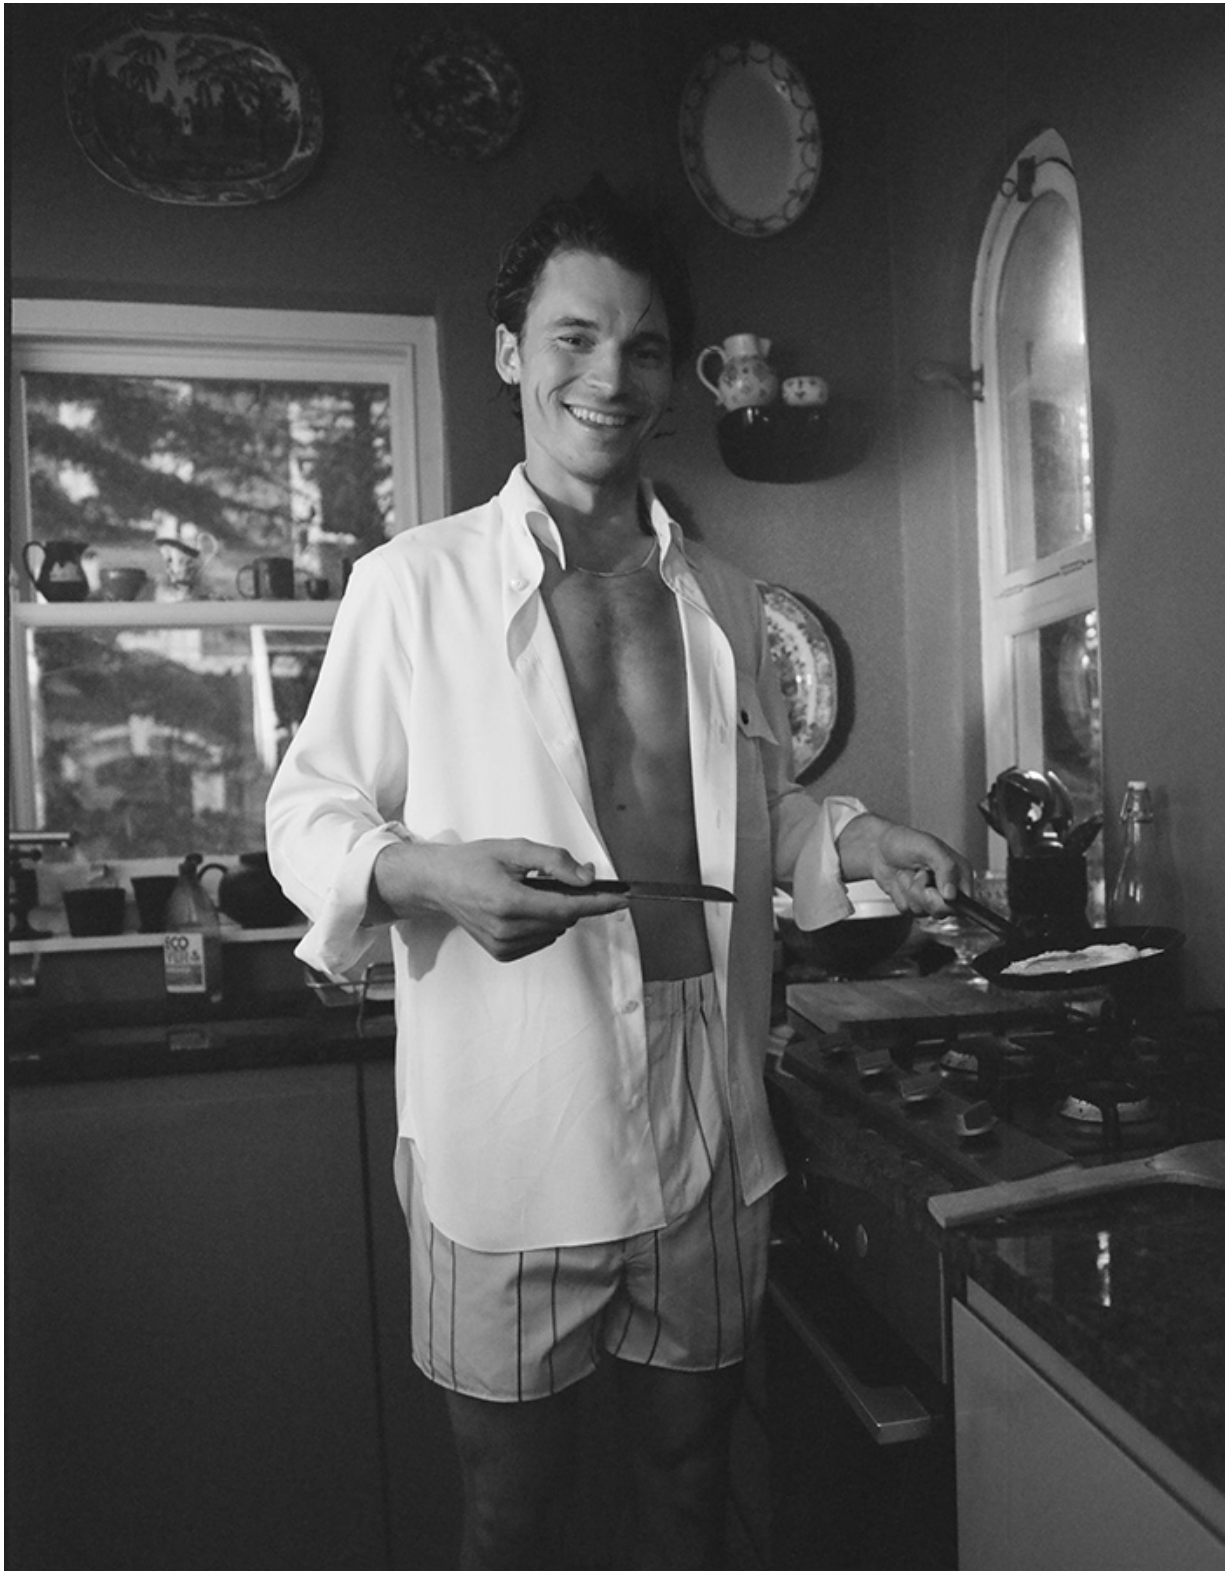

SUIT: 42

SHOE: 12

*the man
of the year
who is
fully
managed*