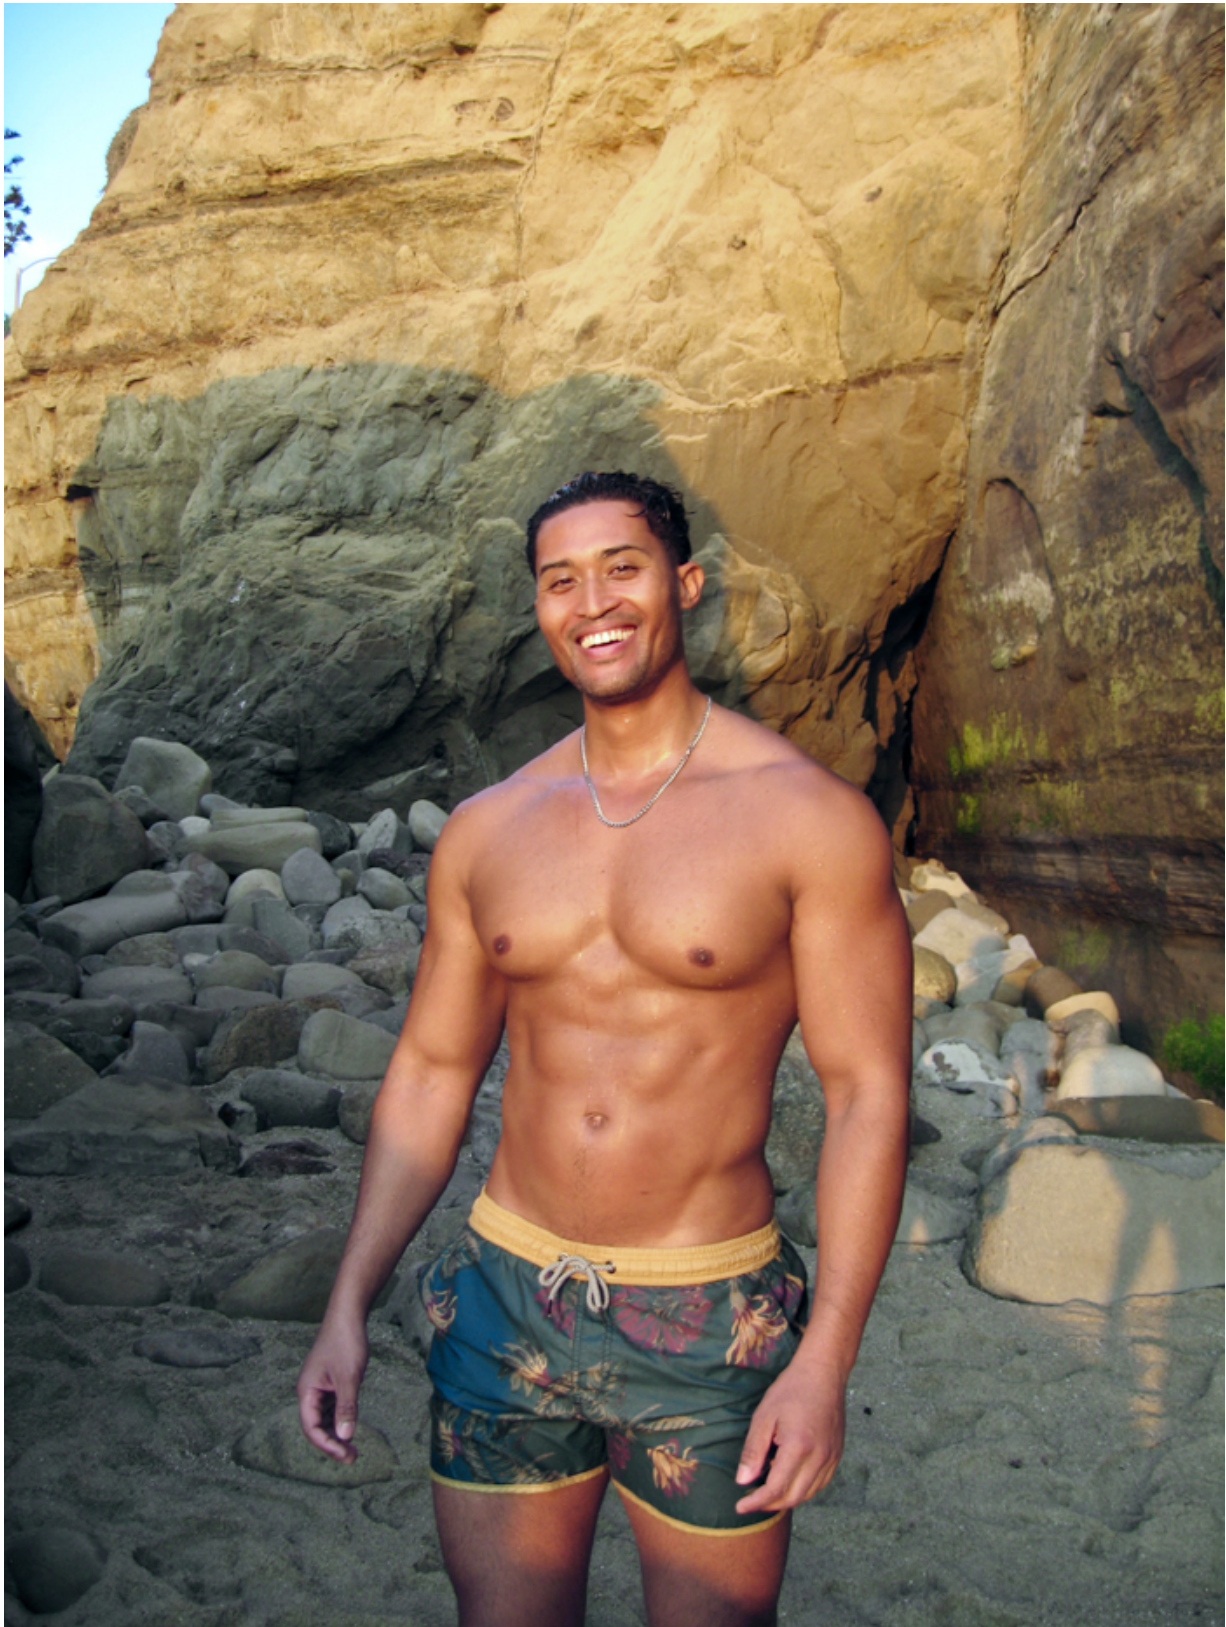

BRANDMODELS

MICAH QUEJA

HAIR: BLACK
EYES: BROWN
HEIGHT: 6' 2"
INSEAM: 34
WAIST: 34
SHIRT: L
SUIT: 42R
SHOE: 12

gettyimages®
Credit: Mark Gunter

2190044306

2190044303

gettyimages®
Credit: Mark Gunter

**FW
SD**
Fashion Week San Diego

Fashion Photo SD

GEZNO® magazine